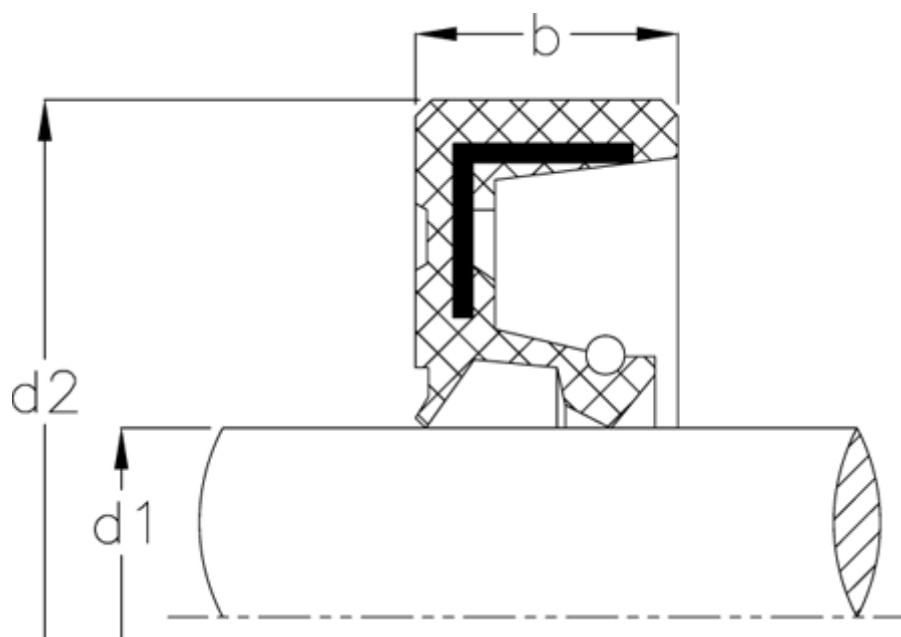

Data Sheet

Article number: 170201200300070000

Description: KLEE Rotary shaft seal WAS 1230/7
NBR nitrile rubber, with seal lip

Measures

b	= 7
d1	= 12
d2	= 30
Material	= NBR